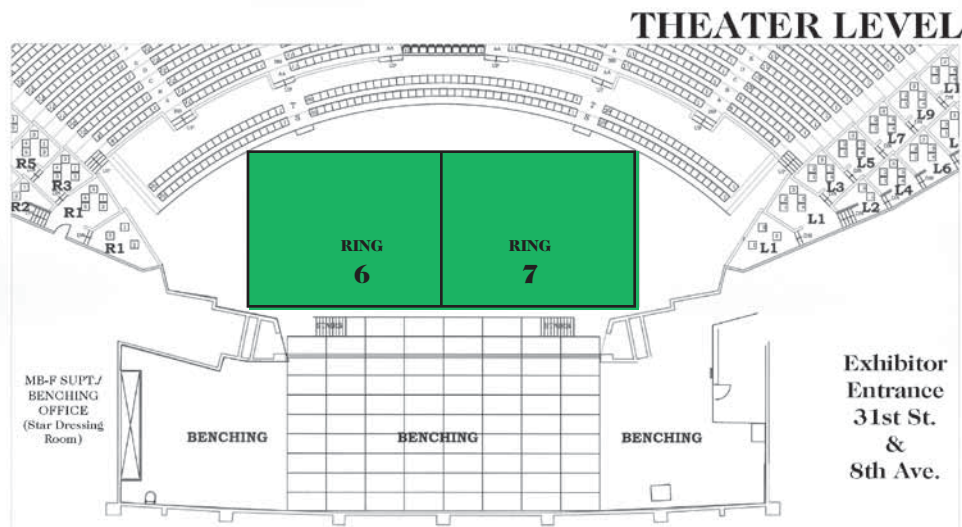

## THE WESTMINSTER KENNEL CLUB MONDAY, FEBRUARY 13, 2012

*"Due to space limitations and safety concerns in the Theater benching area, access will be limited. We appreciate your cooperation and understanding through the MSG renovations."*

**TUESDAY, FEBRUARY 14, 2012**

**ARENA LEVEL**

**THE WESTMINSTER KENNEL CLUB  
TUESDAY, FEBRUARY 14, 2012**

**THEATER LEVEL**

*"Due to space limitations and safety concerns in the Theater benching area, access will be limited. We appreciate your cooperation and understanding through the MSG renovations."*