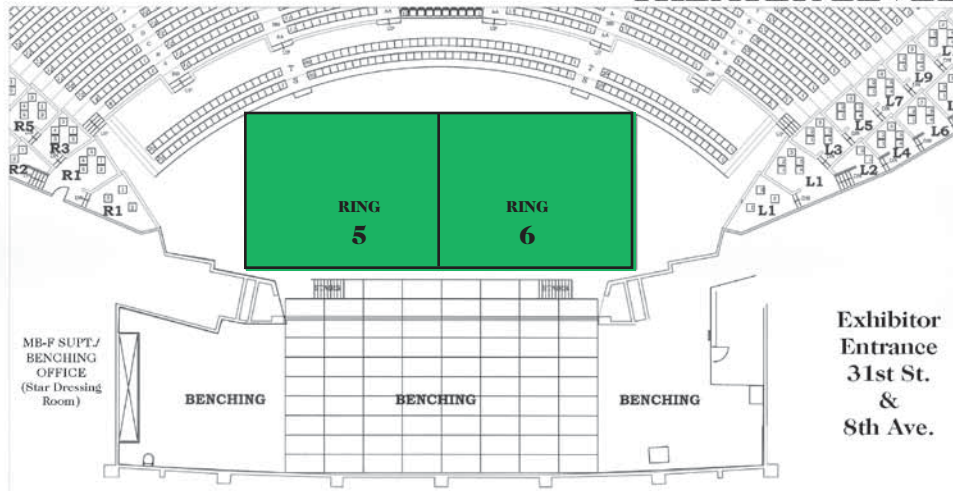

## THE WESTMINSTER KENNEL CLUB MONDAY, FEBRUARY 13, 2012

*"Due to space limitations and safety concerns in the Theater benching area, access will be limited. We appreciate your cooperation and understanding through the MSG renovations."*

**TUESDAY, FEBRUARY 14, 2012**

**ARENA LEVEL**

**THE WESTMINSTER KENNEL CLUB  
TUESDAY, FEBRUARY 14, 2012**

**THEATER LEVEL**

*"Due to space limitations and safety concerns in the Theater benching area, access will be limited. We appreciate your cooperation and understanding through the MSG renovations."*