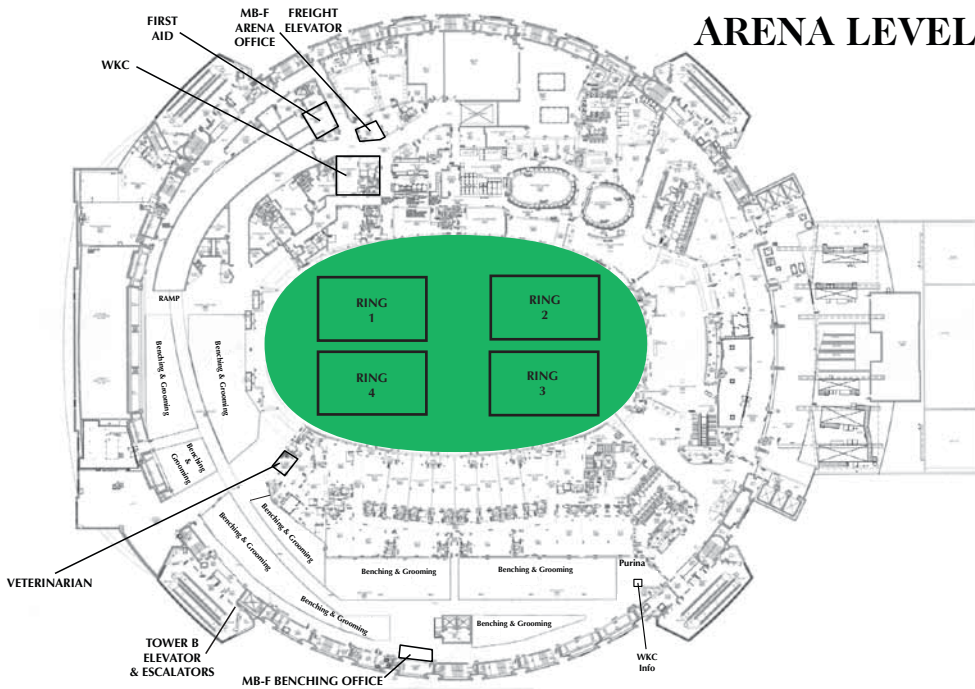

## THE WESTMINSTER KENNEL CLUB MONDAY, FEBRUARY 13, 2012

*"Due to space limitations and safety concerns in the Theater benching area, access will be limited. We appreciate your cooperation and understanding through the MSG renovations."*

**TUESDAY, FEBRUARY 14, 2012**

**ARENA LEVEL**

**THE WESTMINSTER KENNEL CLUB  
TUESDAY, FEBRUARY 14, 2012**

**THEATER LEVEL**

*"Due to space limitations and safety concerns in the Theater benching area, access will be limited. We appreciate your cooperation and understanding through the MSG renovations."*